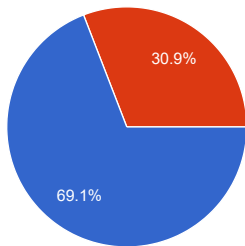

- Male
- Female

1.How well did the teachers prepare for the classes ?

485 responses

Copy