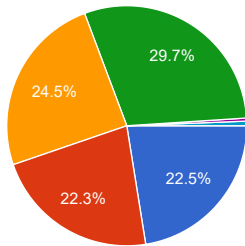

Delete all responses

Department

486 responses

- Mechanical
- Electrical
- E&TC
- Computer
- civil
- AI&DS
- ME (Mechanical Design)

Class in Academic Year 2022-2023

485 responses

Copy

- FE
- SE
- TE
- BE
- ME
- Option 6